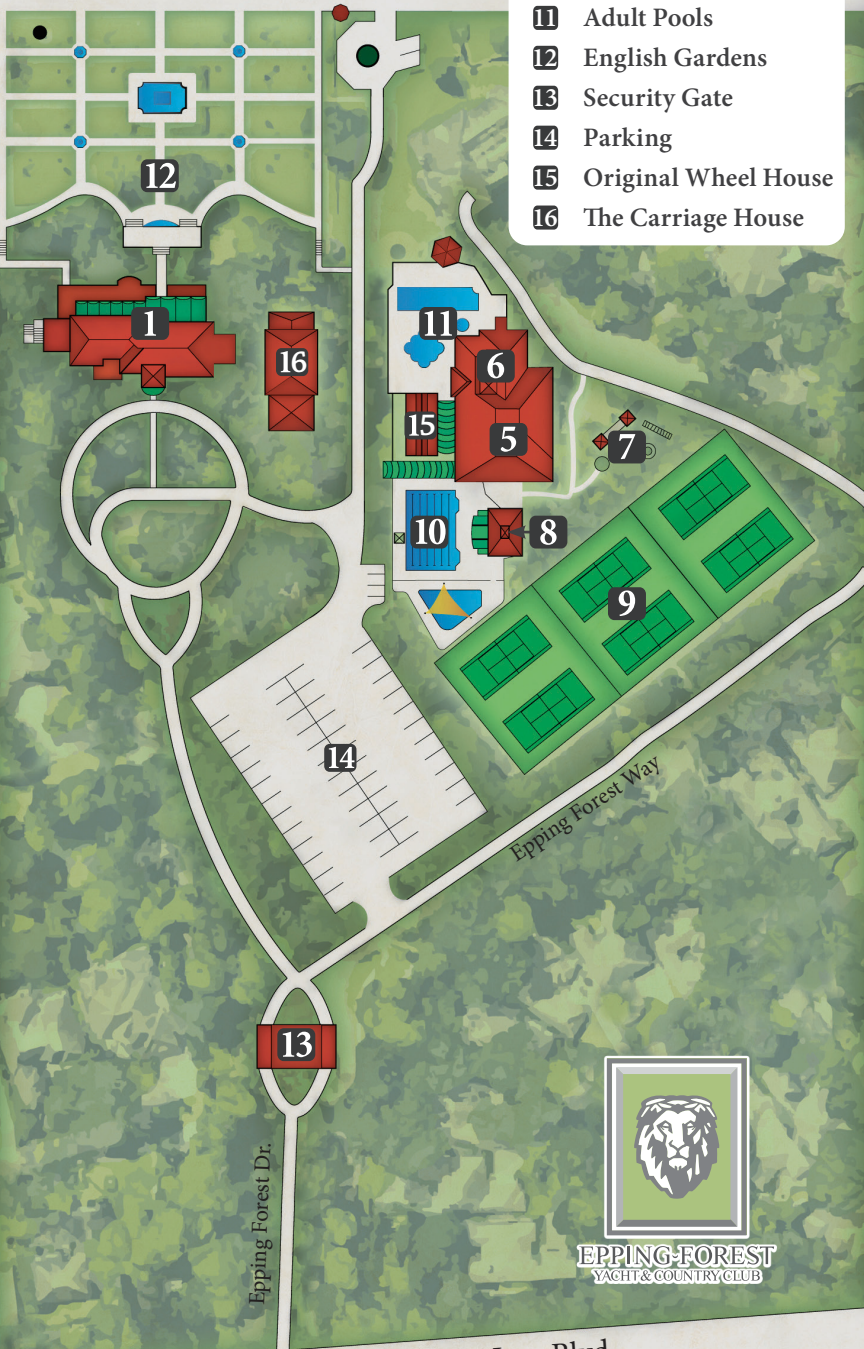

LEGEND

- 1** Mansion
- 2** Marina
- 3** Marina Office
- 4** Mariner's Deck Bar
- 5** Fitness Center
- 6** Cubs Den
- 7** Playground
- 8** Wheel House Café
- 9** Tennis Court
- 10** Family Pools
- 11** Adult Pools
- 12** English Gardens
- 13** Security Gate
- 14** Parking
- 15** Original Wheel House
- 16** The Carriage House

EPPING FOREST
YACHT & COUNTRY CLUB

San Jose Blvd.